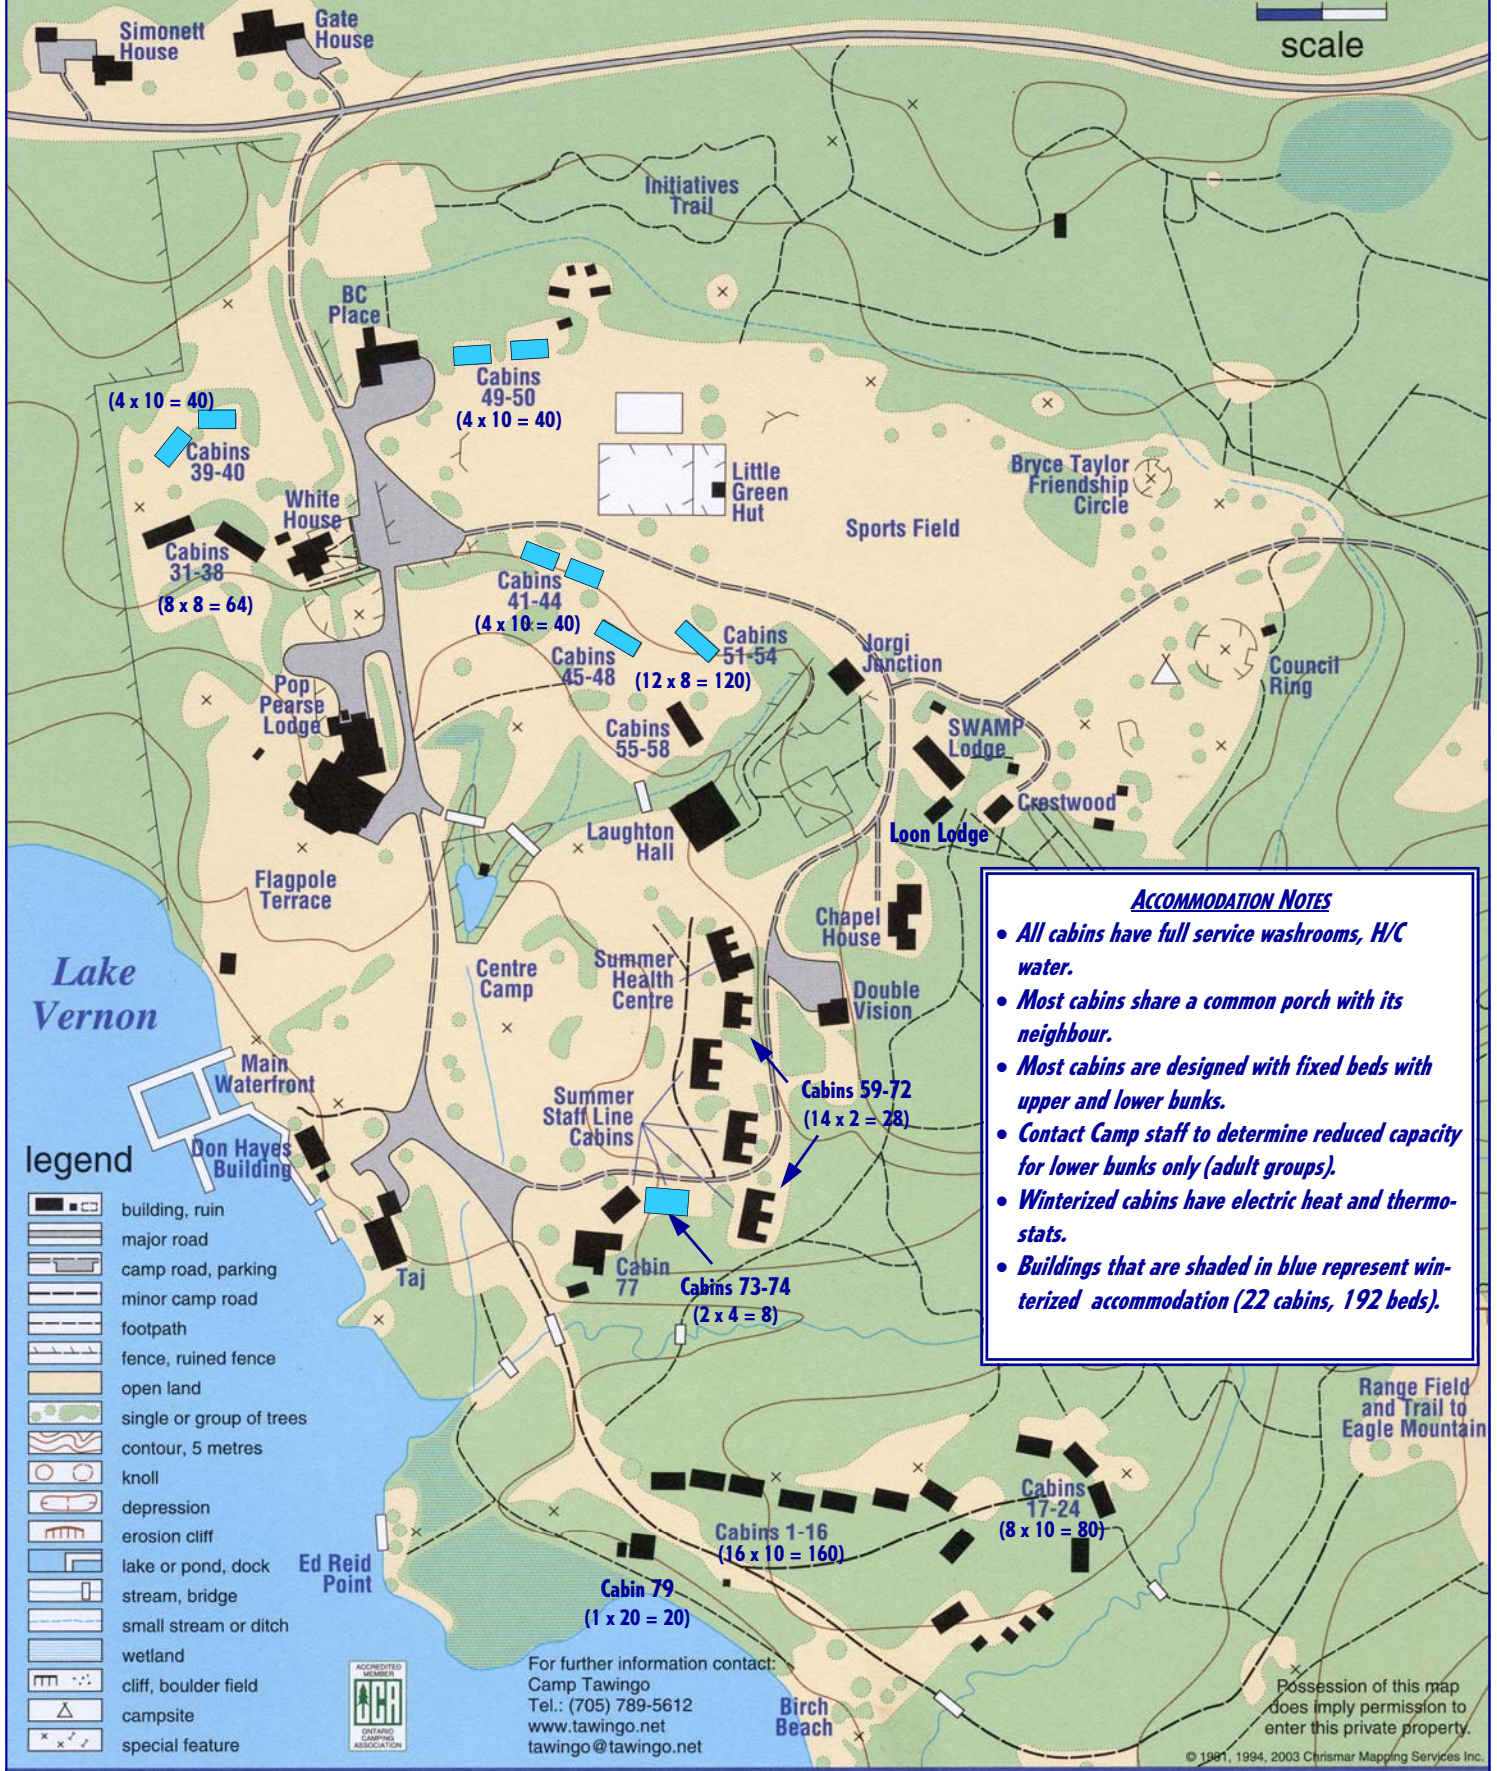

Camp Tawingo

Accommodation Notes

metres 0 25 50 metres
scale

- ACCOMMODATION NOTES**
- All cabins have full service washrooms, H/C water.
 - Most cabins share a common porch with its neighbour.
 - Most cabins are designed with fixed beds with upper and lower bunks.
 - Contact Camp staff to determine reduced capacity for lower bunks only (adult groups).
 - Winterized cabins have electric heat and thermostats.
 - Buildings that are shaded in blue represent winterized accommodation (22 cabins, 192 beds).

legend

- building, ruin
- major road
- camp road, parking
- minor camp road
- footpath
- fence, ruined fence
- open land
- single or group of trees
- contour, 5 metres
- knoll
- depression
- erosion cliff
- lake or pond, dock
- stream, bridge
- small stream or ditch
- wetland
- cliff, boulder field
- campsite
- special feature